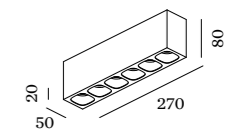

6.0

6x LED 4.5W | 220-240VAC
50-60Hz | COB 3-step | incl. PS
phase-cut dim | aluminium
powder coated | PC reflector

0.80kg IP20 $\varnothing$ 0.3° $\varnothing$ 32°

CODE	
	151651E_
	151651J_
	151651K_
	151651B_

LIGHT COLOUR	LUMEN | CRI	CODE
2700K	6x380 | >90	3
3000K	6x405 | >90	5

available from summer 2020